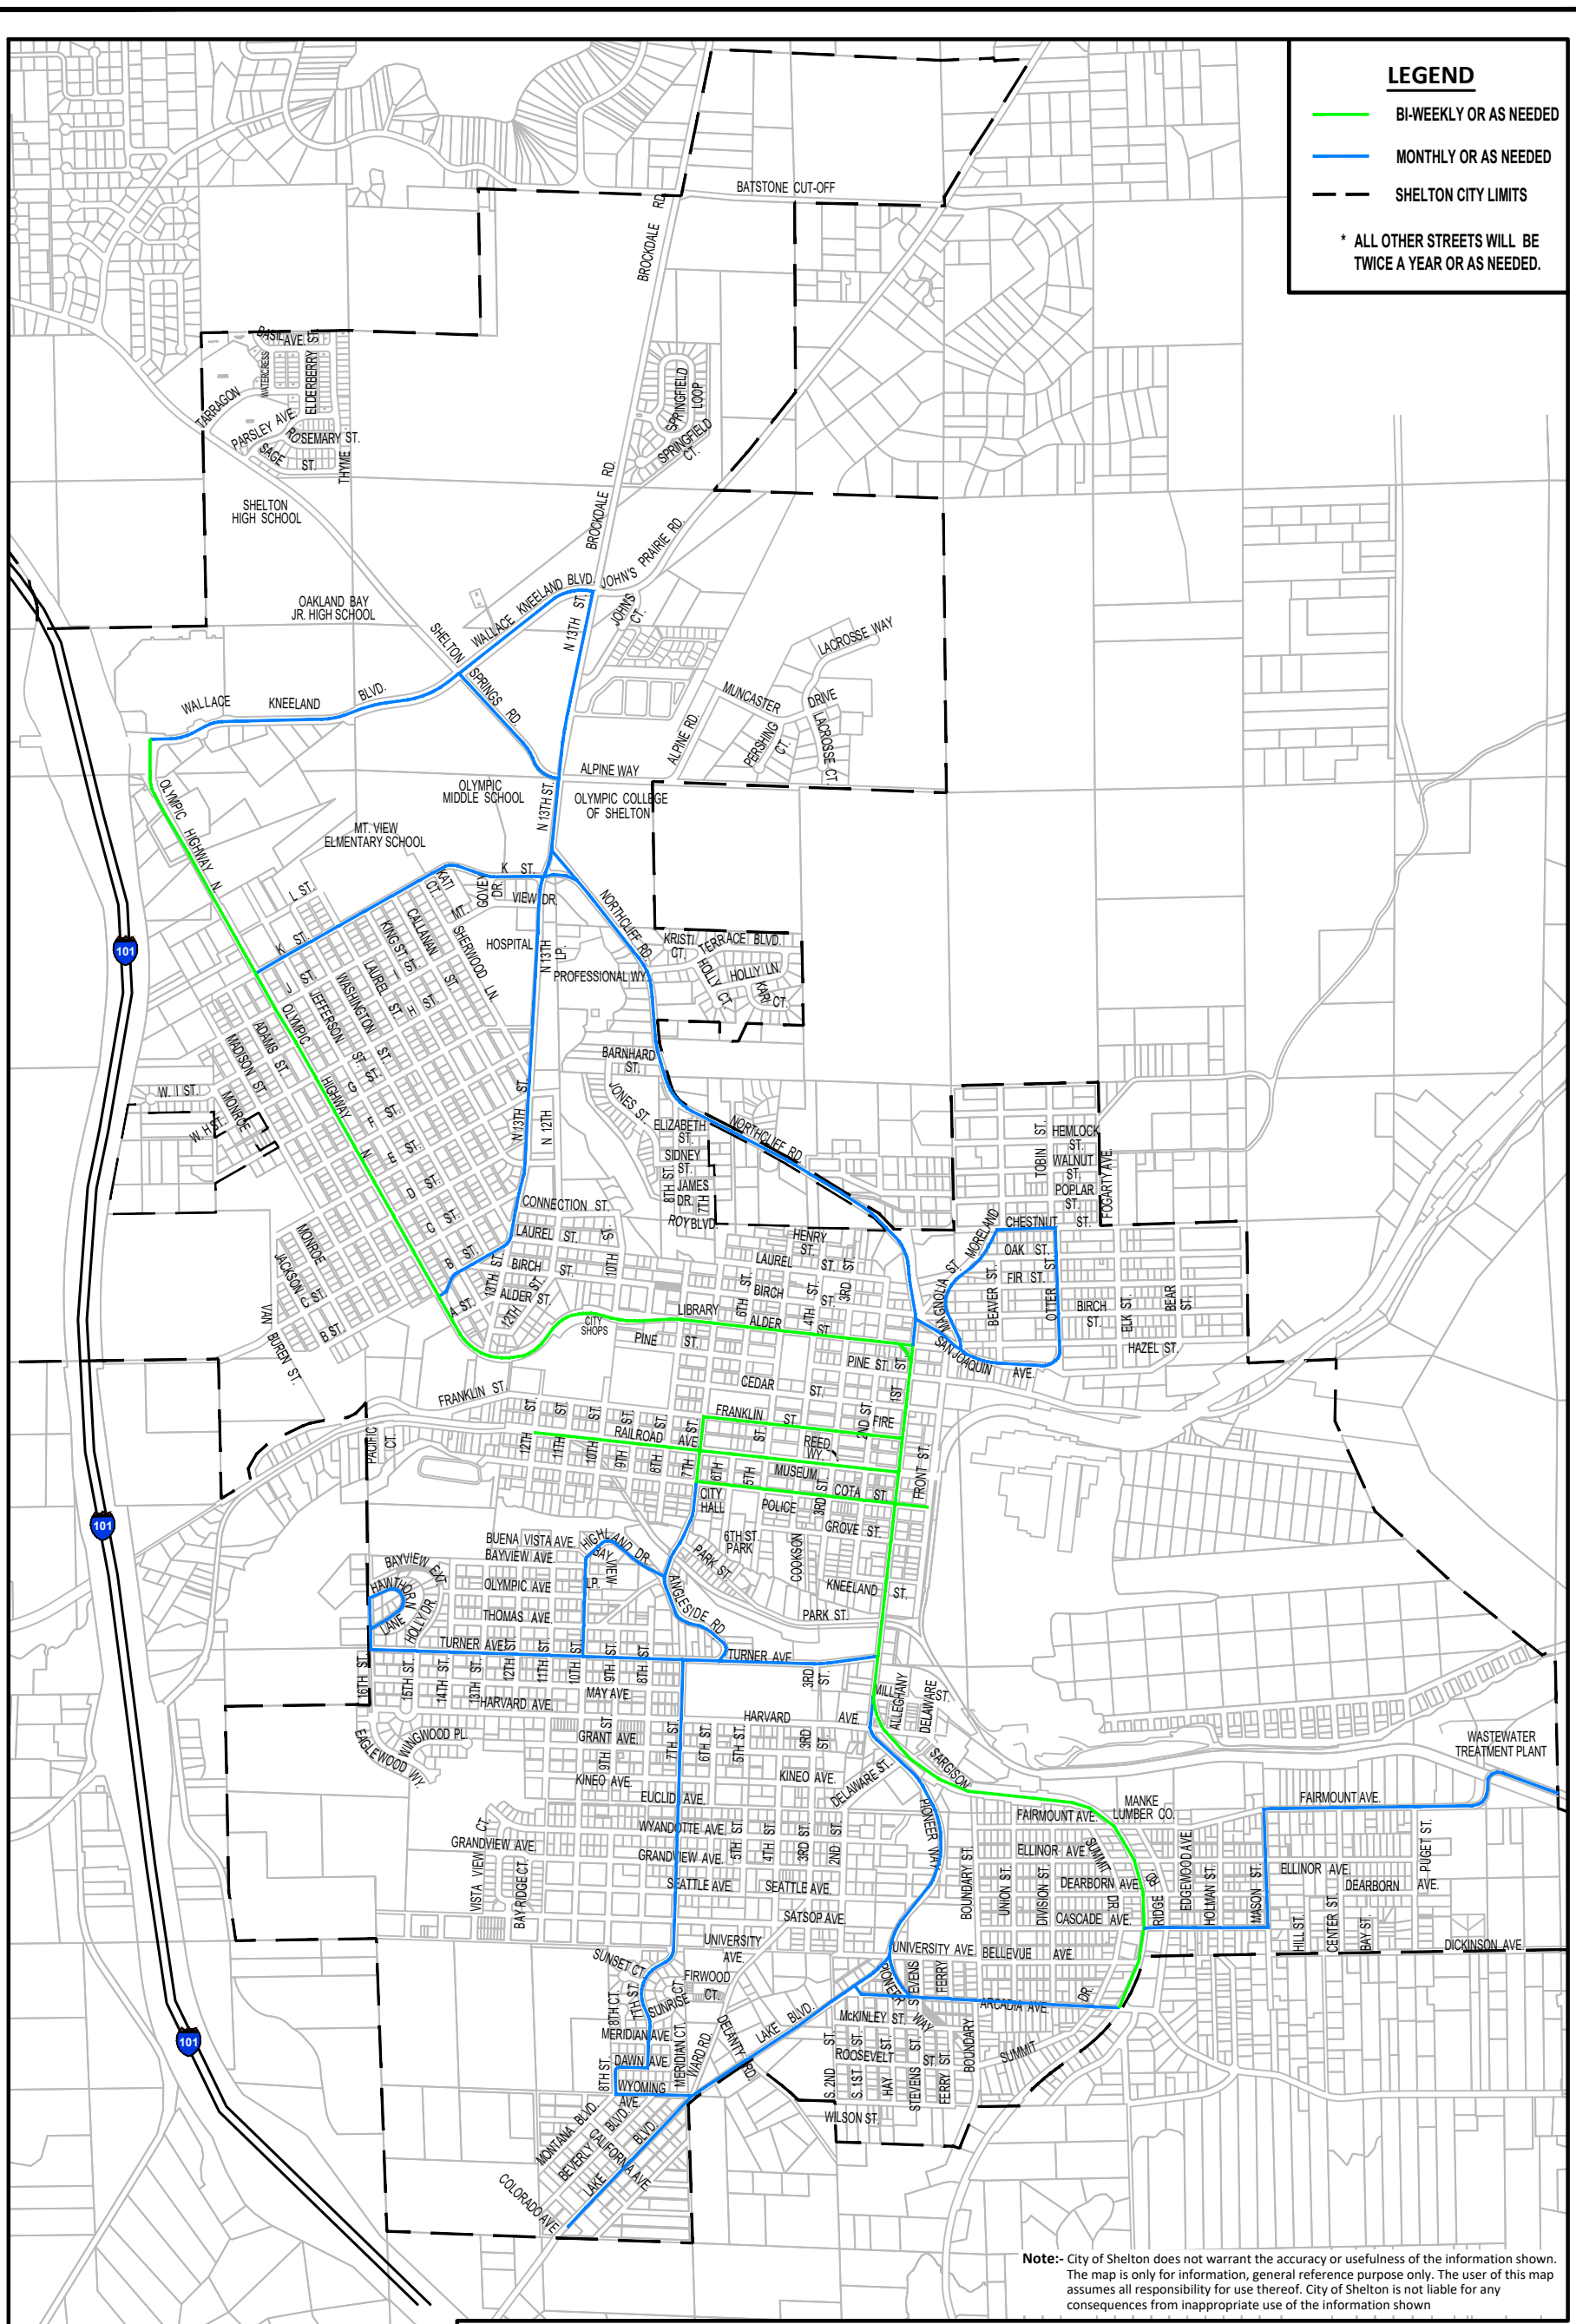

LEGEND

- BI-WEEKLY OR AS NEEDED
- MONTHLY OR AS NEEDED
- SHELTON CITY LIMITS

* ALL OTHER STREETS WILL BE TWICE A YEAR OR AS NEEDED.

Note: City of Shelton does not warrant the accuracy or usefulness of the information shown. The map is only for information, general reference purpose only. The user of this map assumes all responsibility for use thereof. City of Shelton is not liable for any consequences from inappropriate use of the information shown

CITY OF SHELTON

2021 STREET SWEEPING SCHEDULE

Gray & Osborne, Inc.
CONSULTING ENGINEERS