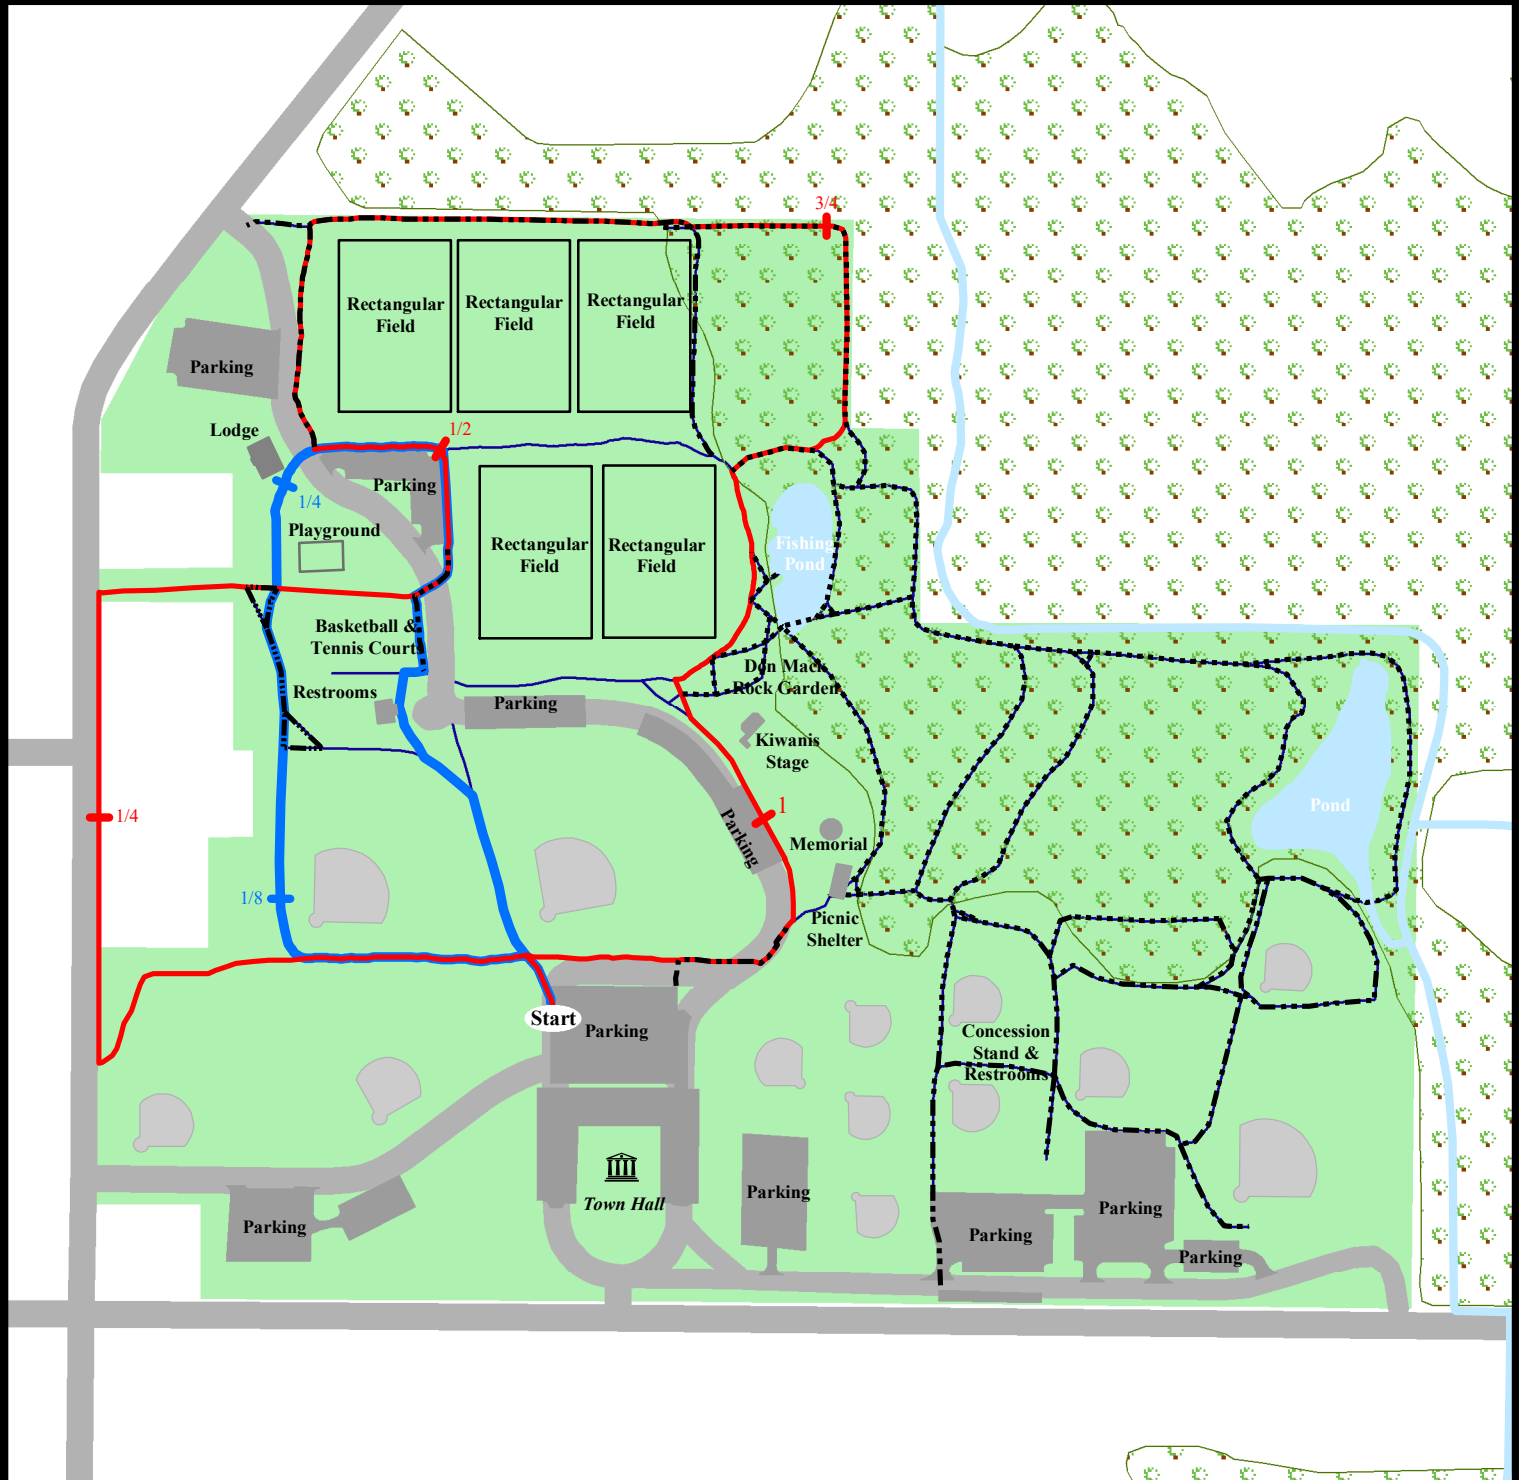

Town of Penfield Trail System

Veteran's Memorial Park Trails

(formerly Town Hall Park)

- A, 1 1/8mi
- B, 1/2mi
- Other Trails**
- Nature Trail
- Other Trail
- Tot Trail
- Memorial Path
- Streams
- Ponds
- Woods
- Ball Fields

The Town of Penfield certifies that this GIS document is a digital reproduction of a map or data collected in-house by the Town of Penfield for the convenience of and use by the Public and Town Staff. The Town of Penfield does not make any representations, expressed or implied, as to the accuracy of such record(s). The Town of Penfield, its Agents and Employees, shall not be responsible or liable for any damages of any nature whatsoever for errors and/or omissions, if any, relating to or contained within such map.

Rev. JH/RA 4/00, 8/00, JH 10/00, JT 8/02, JT/RA 7/03, 9/05, 6/08, DAS 03/18