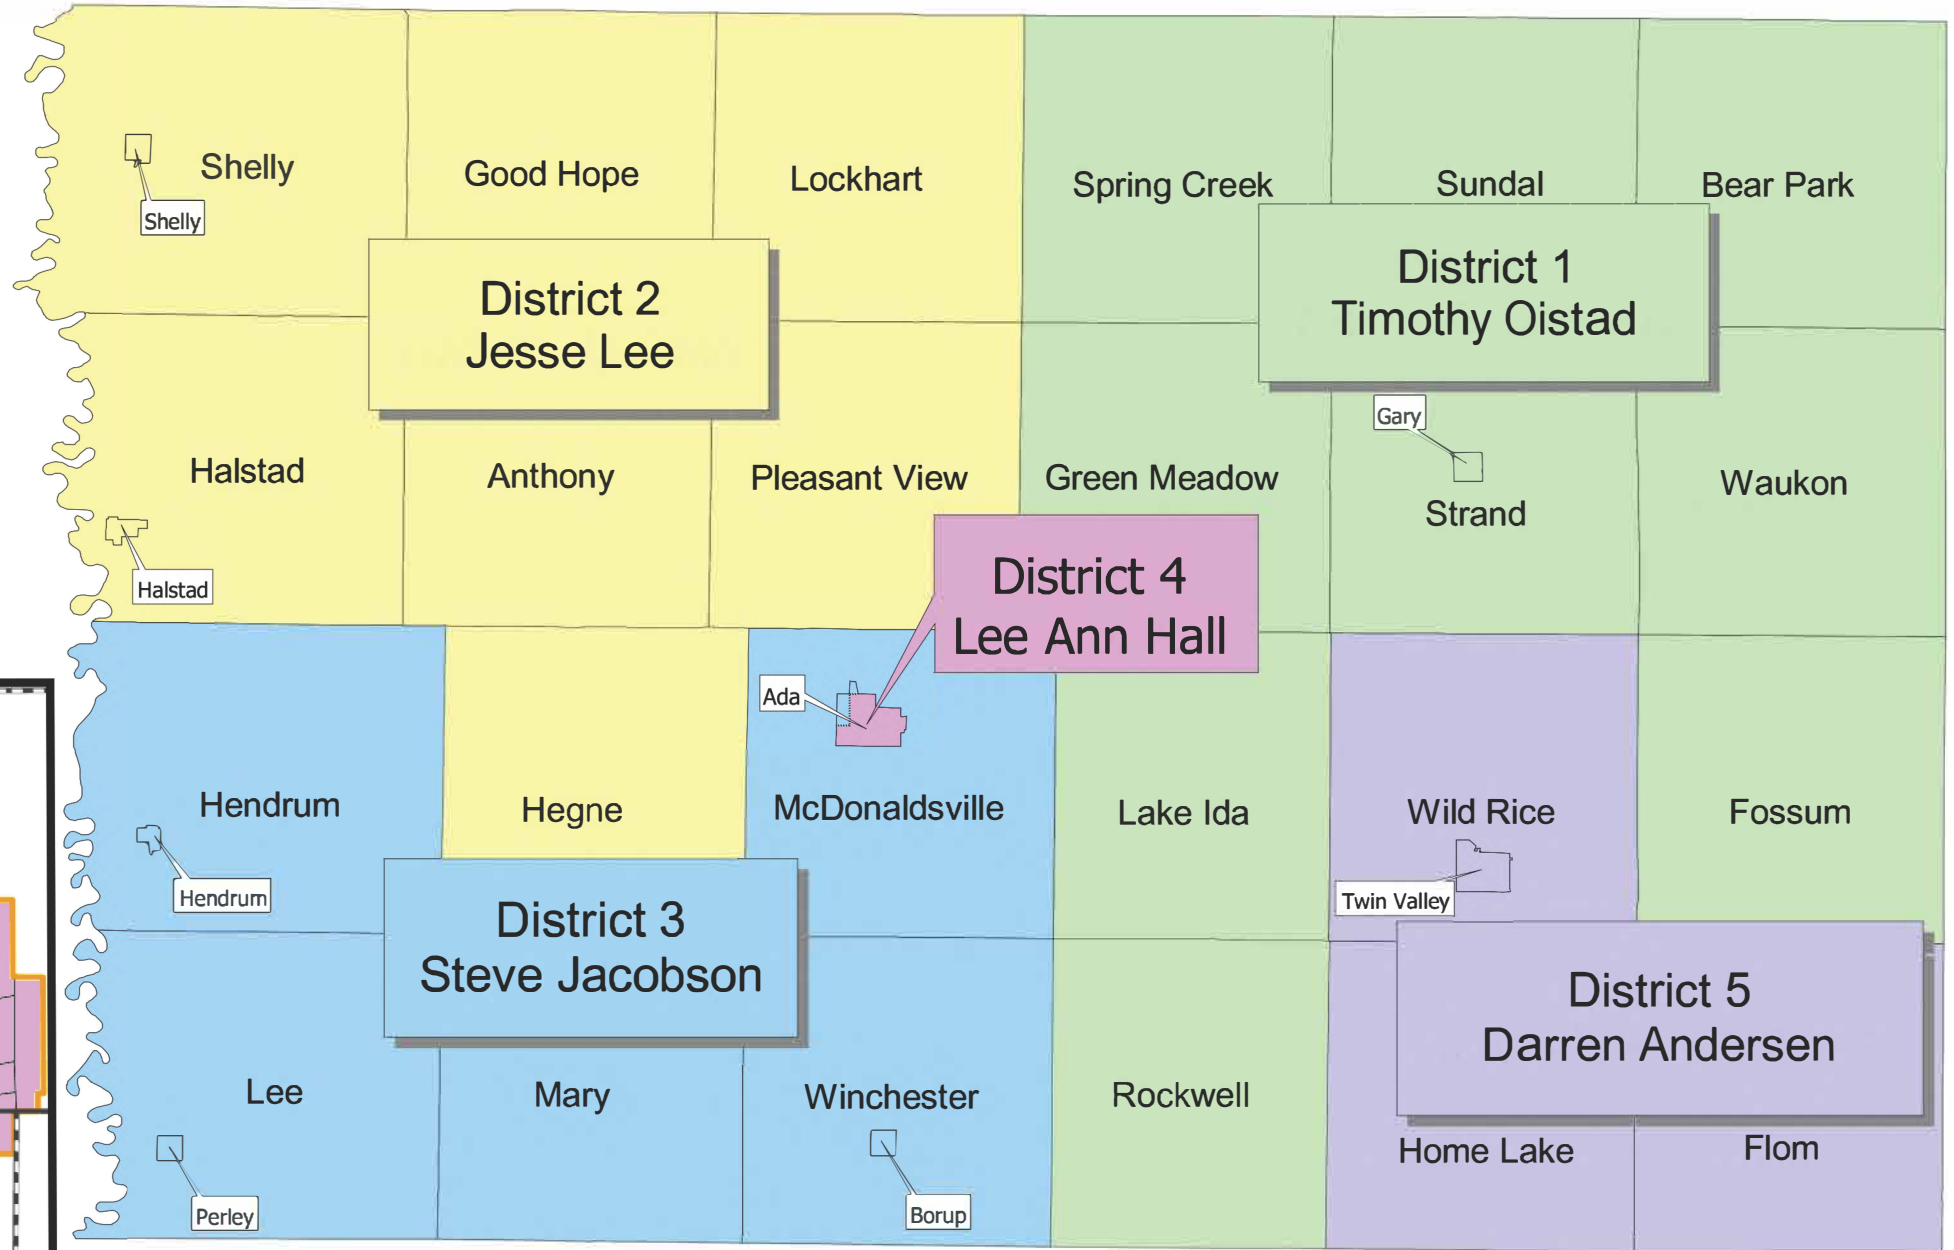

Norman County Commissioner Districts

City of Ada