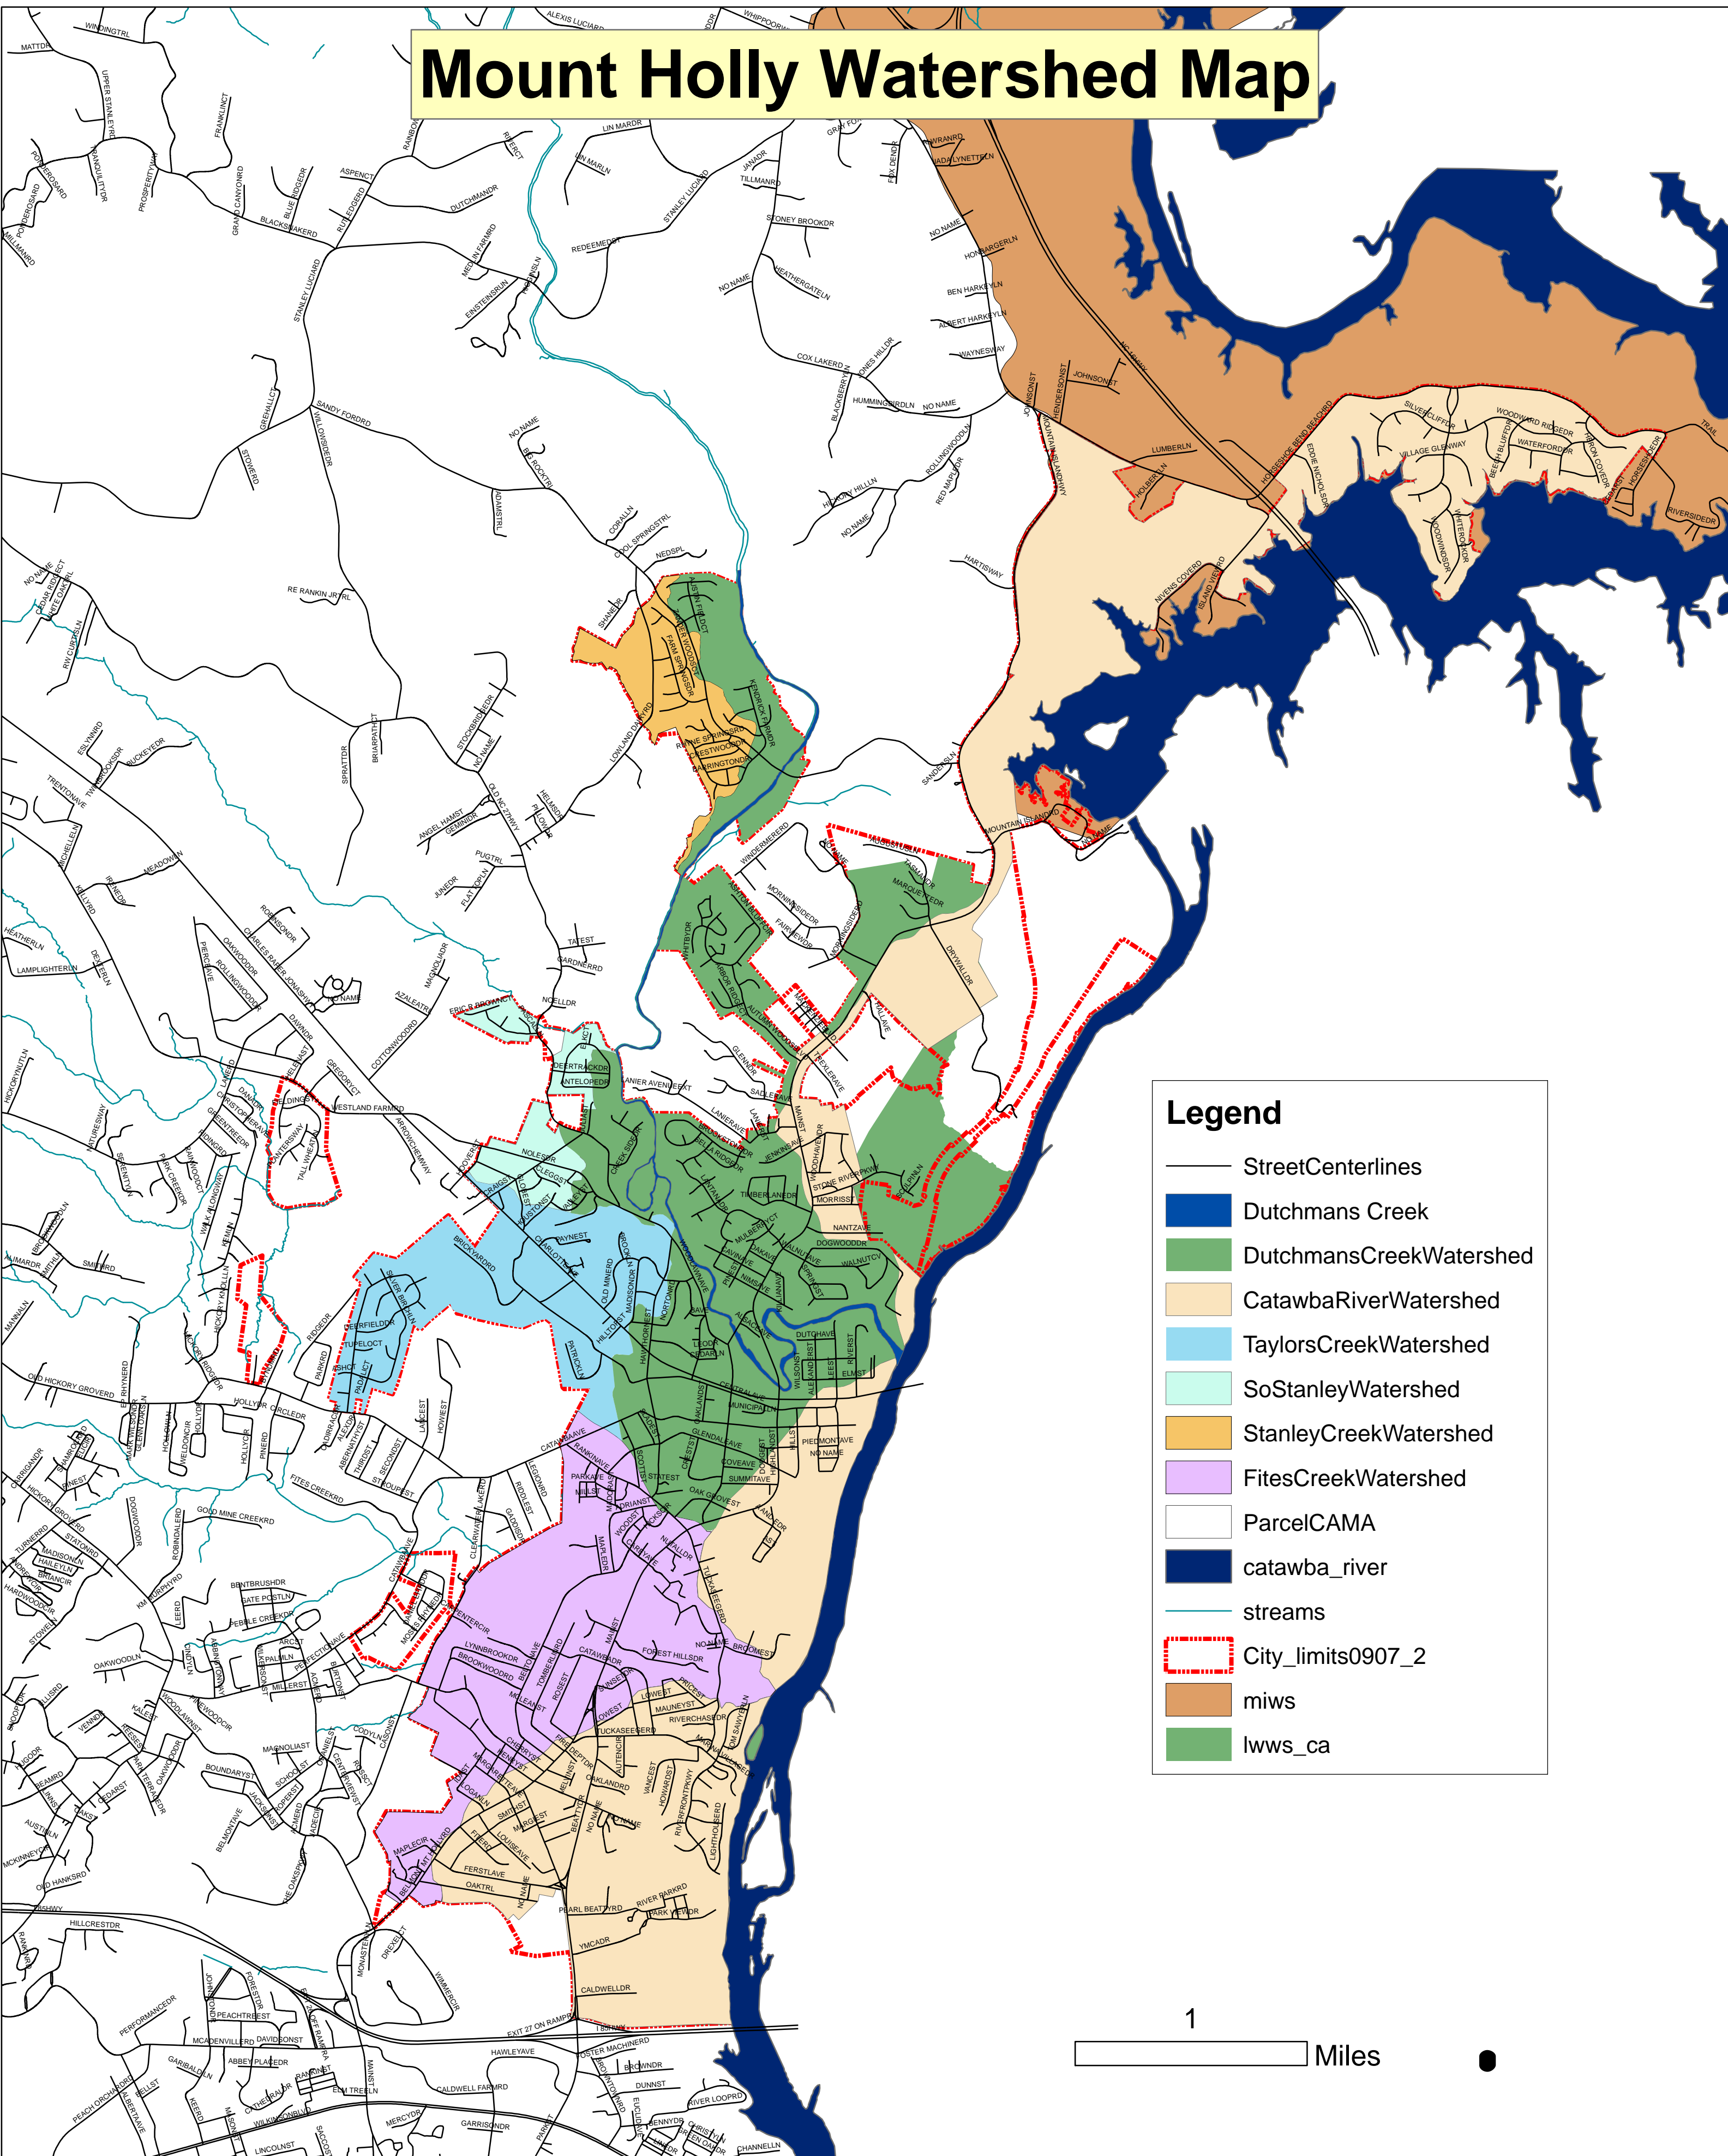

Mount Holly Watershed Map

Legend

- StreetCenterlines
- Dutchmans Creek
- DutchmansCreekWatershed
- CatawbaRiverWatershed
- TaylorsCreekWatershed
- SoStanleyWatershed
- StanleyCreekWatershed
- FitesCreekWatershed
- ParcelCAMA
- catawba_river
- streams
- City_limits0907_2
- miws
- lwws_ca

1 Miles