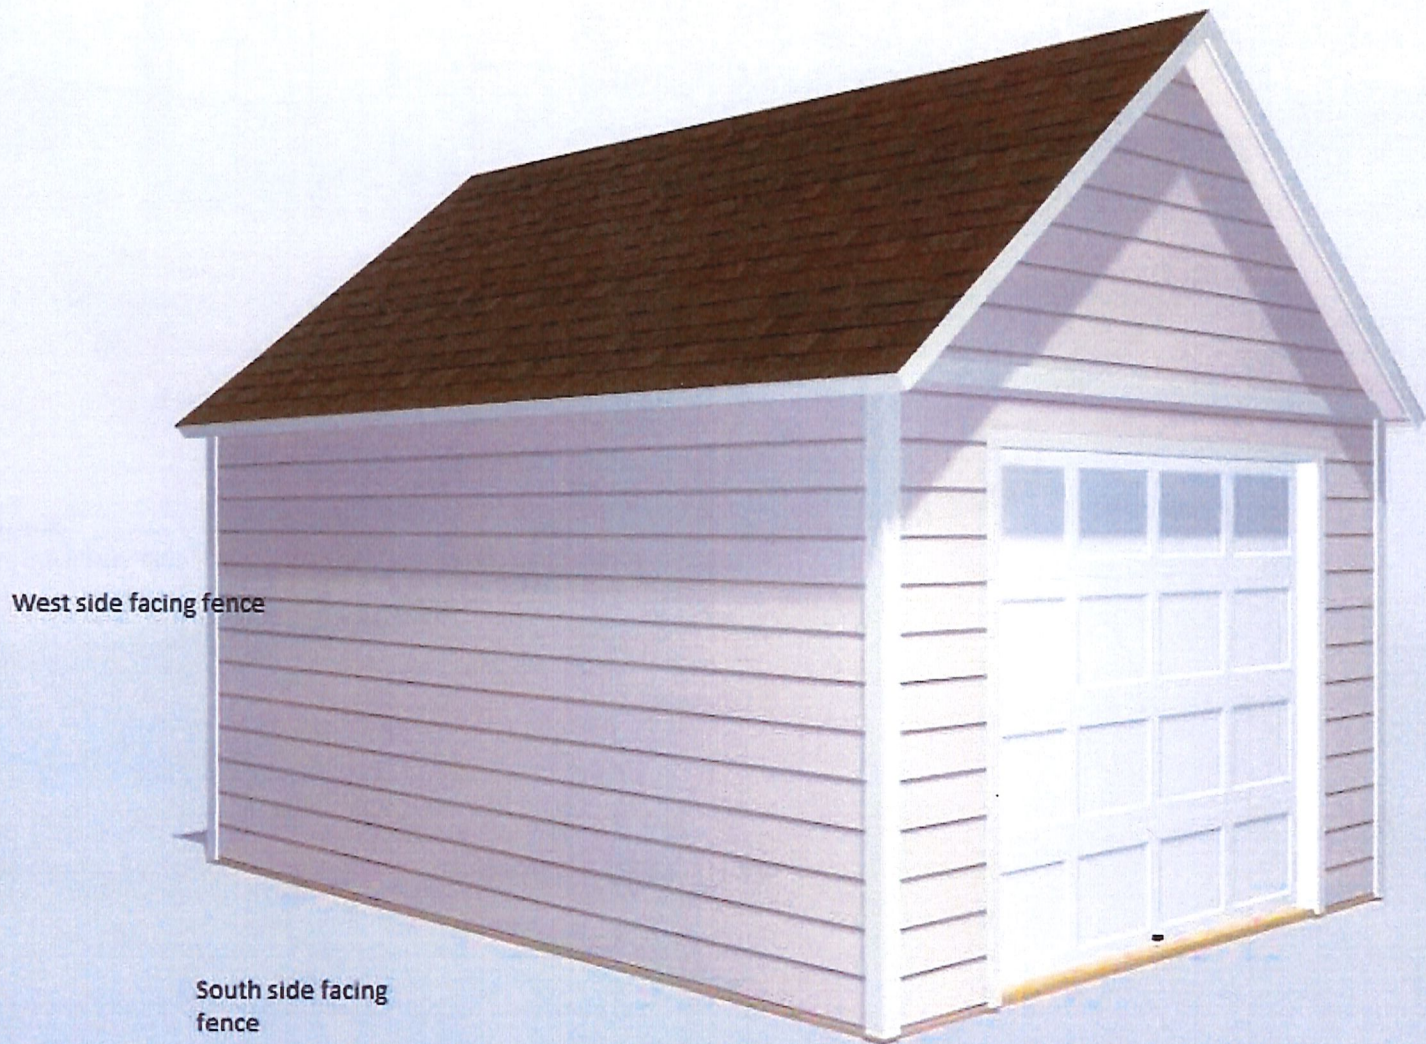

Estimate for [84009](#):

West side facing fence

South side facing fence

12x16

Estimate for [84009](#)

10/12 pitch with 6in overhang

shingles, paint and windows to match existing home.

8ft walls

4x6 ft door with window

2x3 ft windows

8x7 ft door

12x16

Estimate for [84009](#):

East

North

12x16

side facing West fence

Estimate for **84009**:  

J = Juniper

G = Grasses

M = Slim maple - Autumn blaze 6ft

TB (Thin Line Buckhorn)

4283 Iron

3D