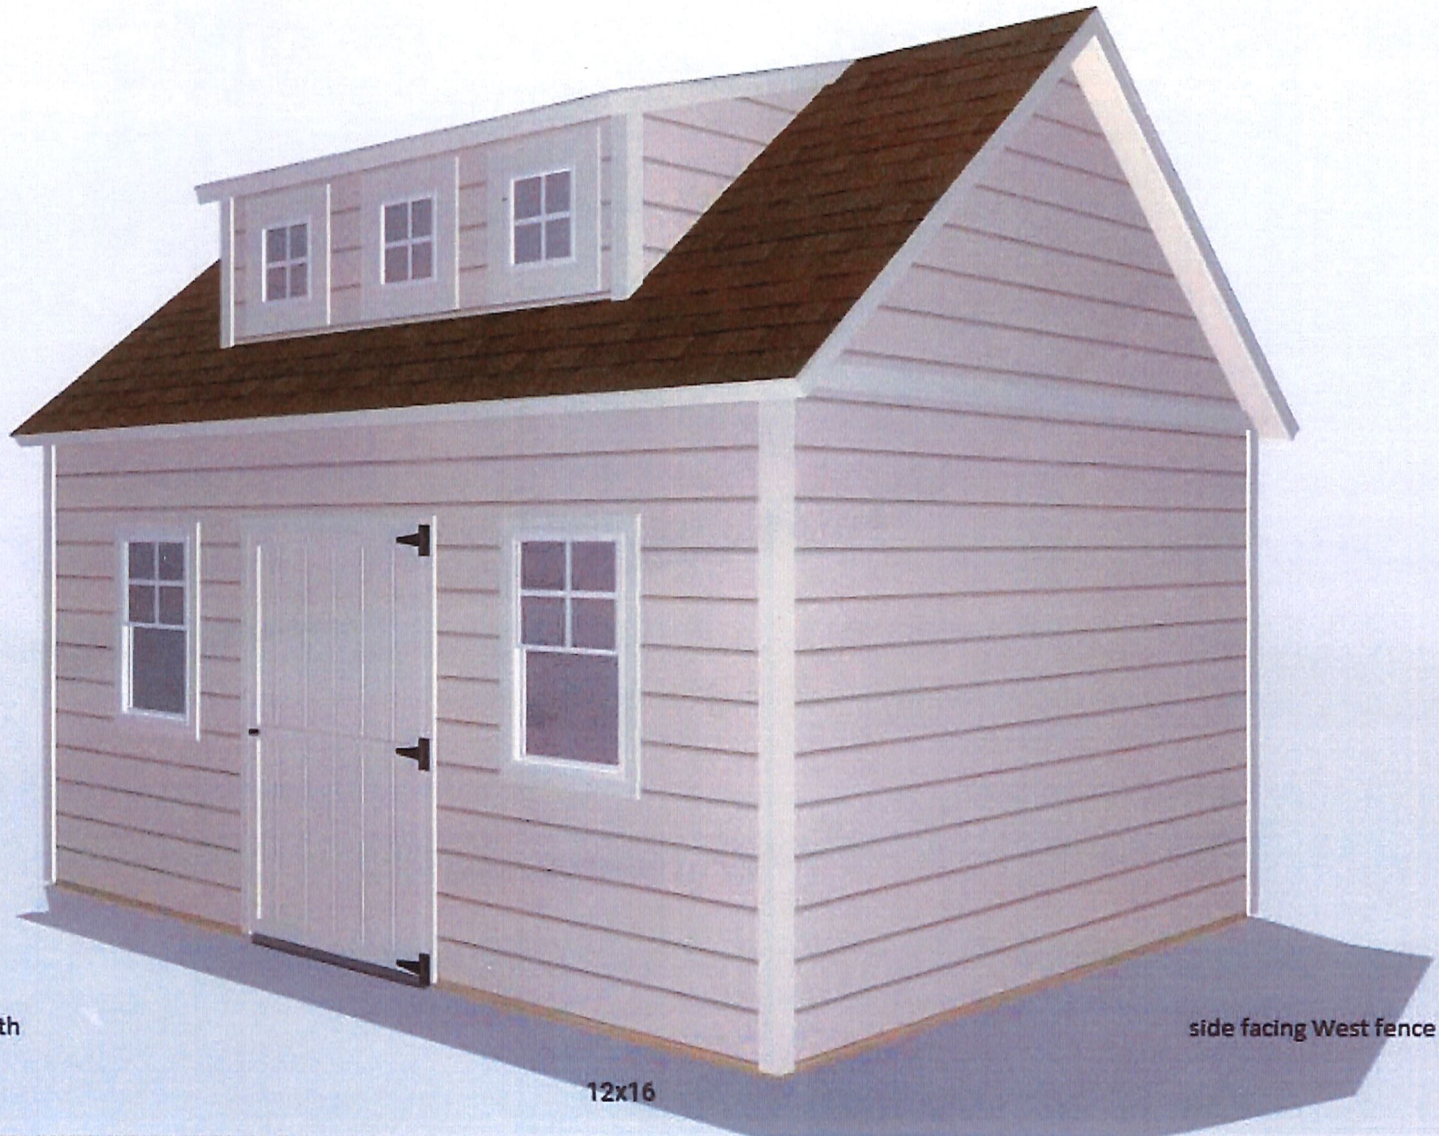

Estimate for [84009](#):

West side facing fence

South side facing fence

12x16

Estimate for [84009](#)

10/12 pitch with 6in overhang

shingles, paint and windows to match existing home.

8ft walls

4x6 ft door with window

2x3 ft windows

8x7 ft door

12x16

Estimate for [84009](#):

East

North

12x16

side facing West fence

Estimate for **84009**:  

J = Juniper

G = Grasses

M = Slim maple - Autumn blaze 6ft

TB (Thin Line Buckhorn)

4283 Iron

3D