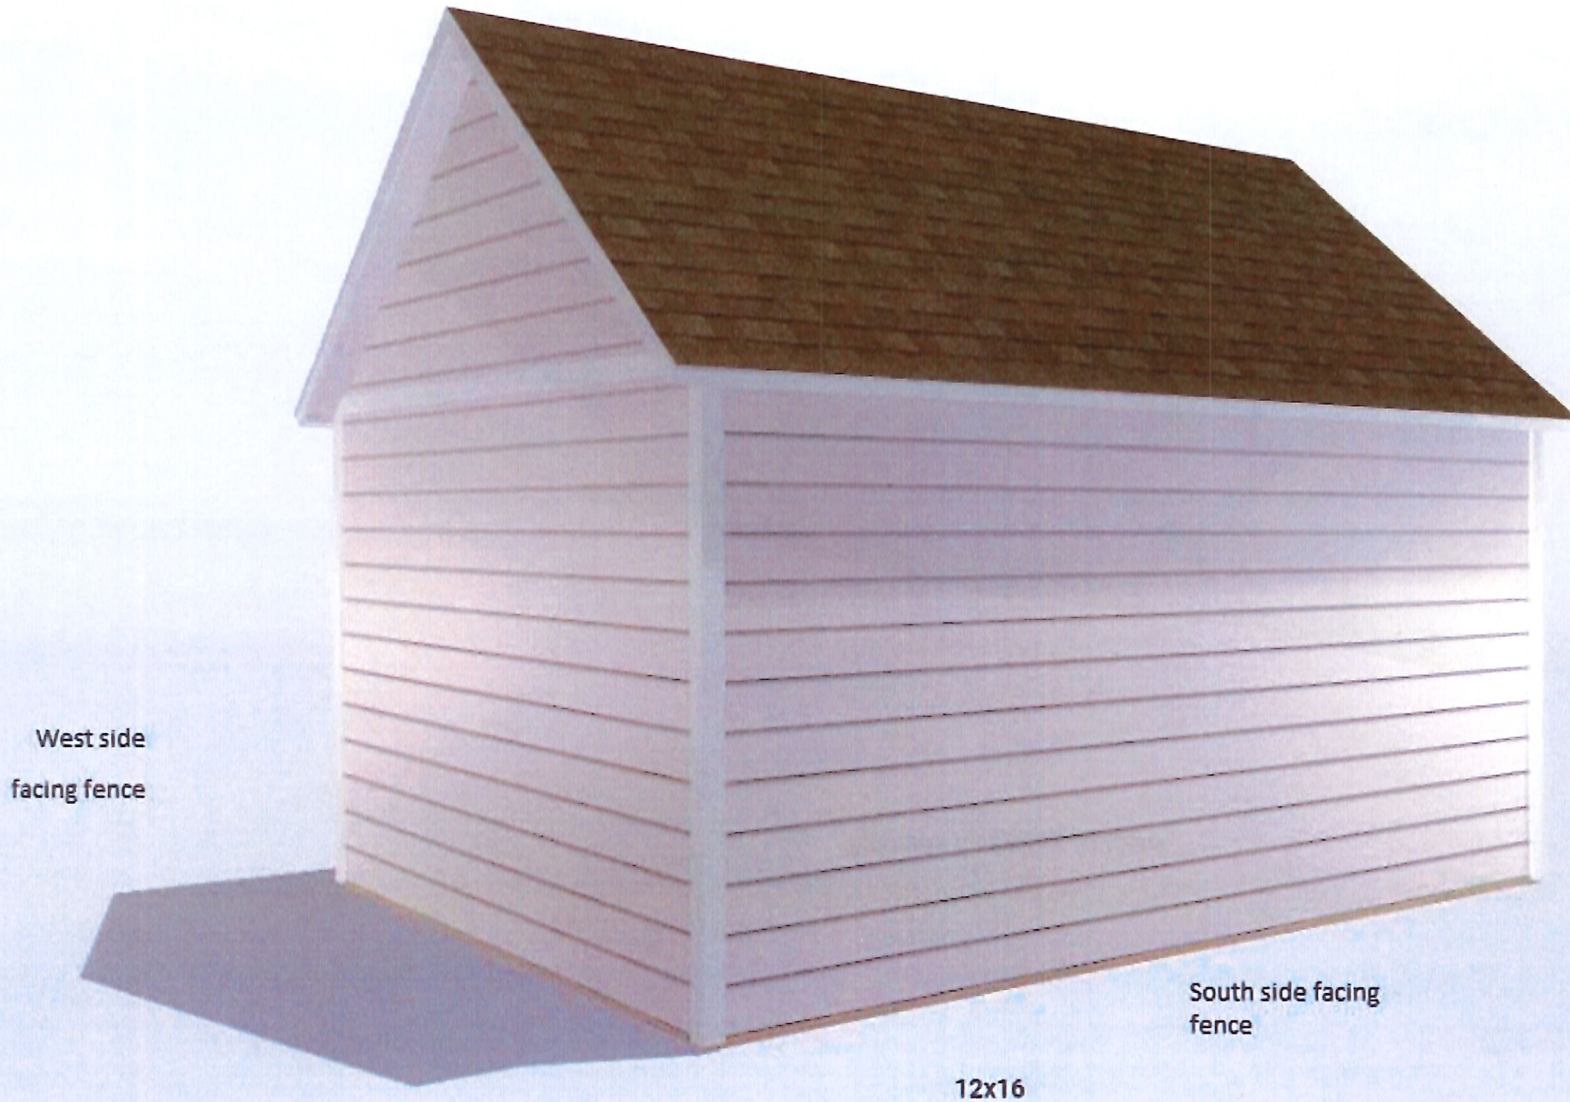

Estimate for [84009](#):

West side facing fence

South side facing fence

12x16

Estimate for [84009](#)

10/12 pitch with 6in overhang

shingles, paint and windows to match existing home.

8ft walls

4x6 ft door with window

2x3 ft windows

8x7 ft door

12x16

Estimate for [84009](#):

East

North

12x16

side facing West fence

Estimate for **84009**:  

J = Juniper

G = Grasses

M = Slim maple - Autumn blaze 6ft

TB (Thin Line Buckhorn)

4283 Iron

3D