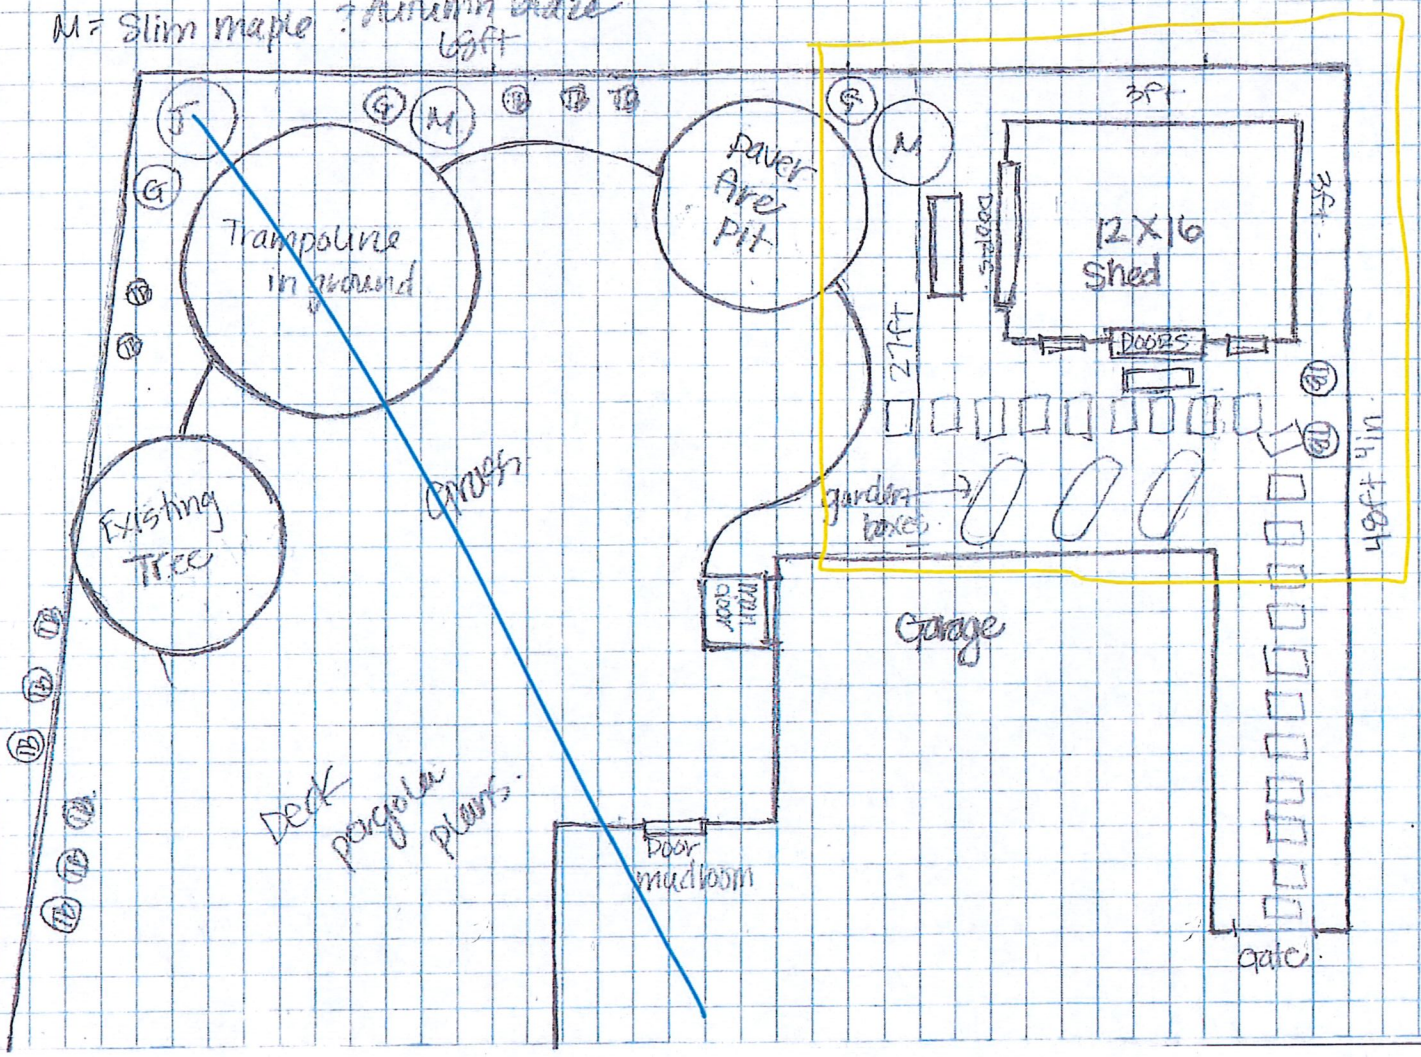

Estimate for [84009](#):

West side facing fence

South side facing fence

12x16

Estimate for [84009](#)

10/12 pitch with 6in overhang

shingles, paint and windows to match existing home.

8ft walls

4x6 ft door with window

2x3 ft windows

8x7 ft door

12x16

Estimate for [84009](#):

East

North

12x16

side facing West fence

Estimate for **84009**:  

J = Juniper

G = Grasses

M = Slim maple - Autumn blaze 6ft

TB (Thin Line Buckhorn)

4283 Iron

3D