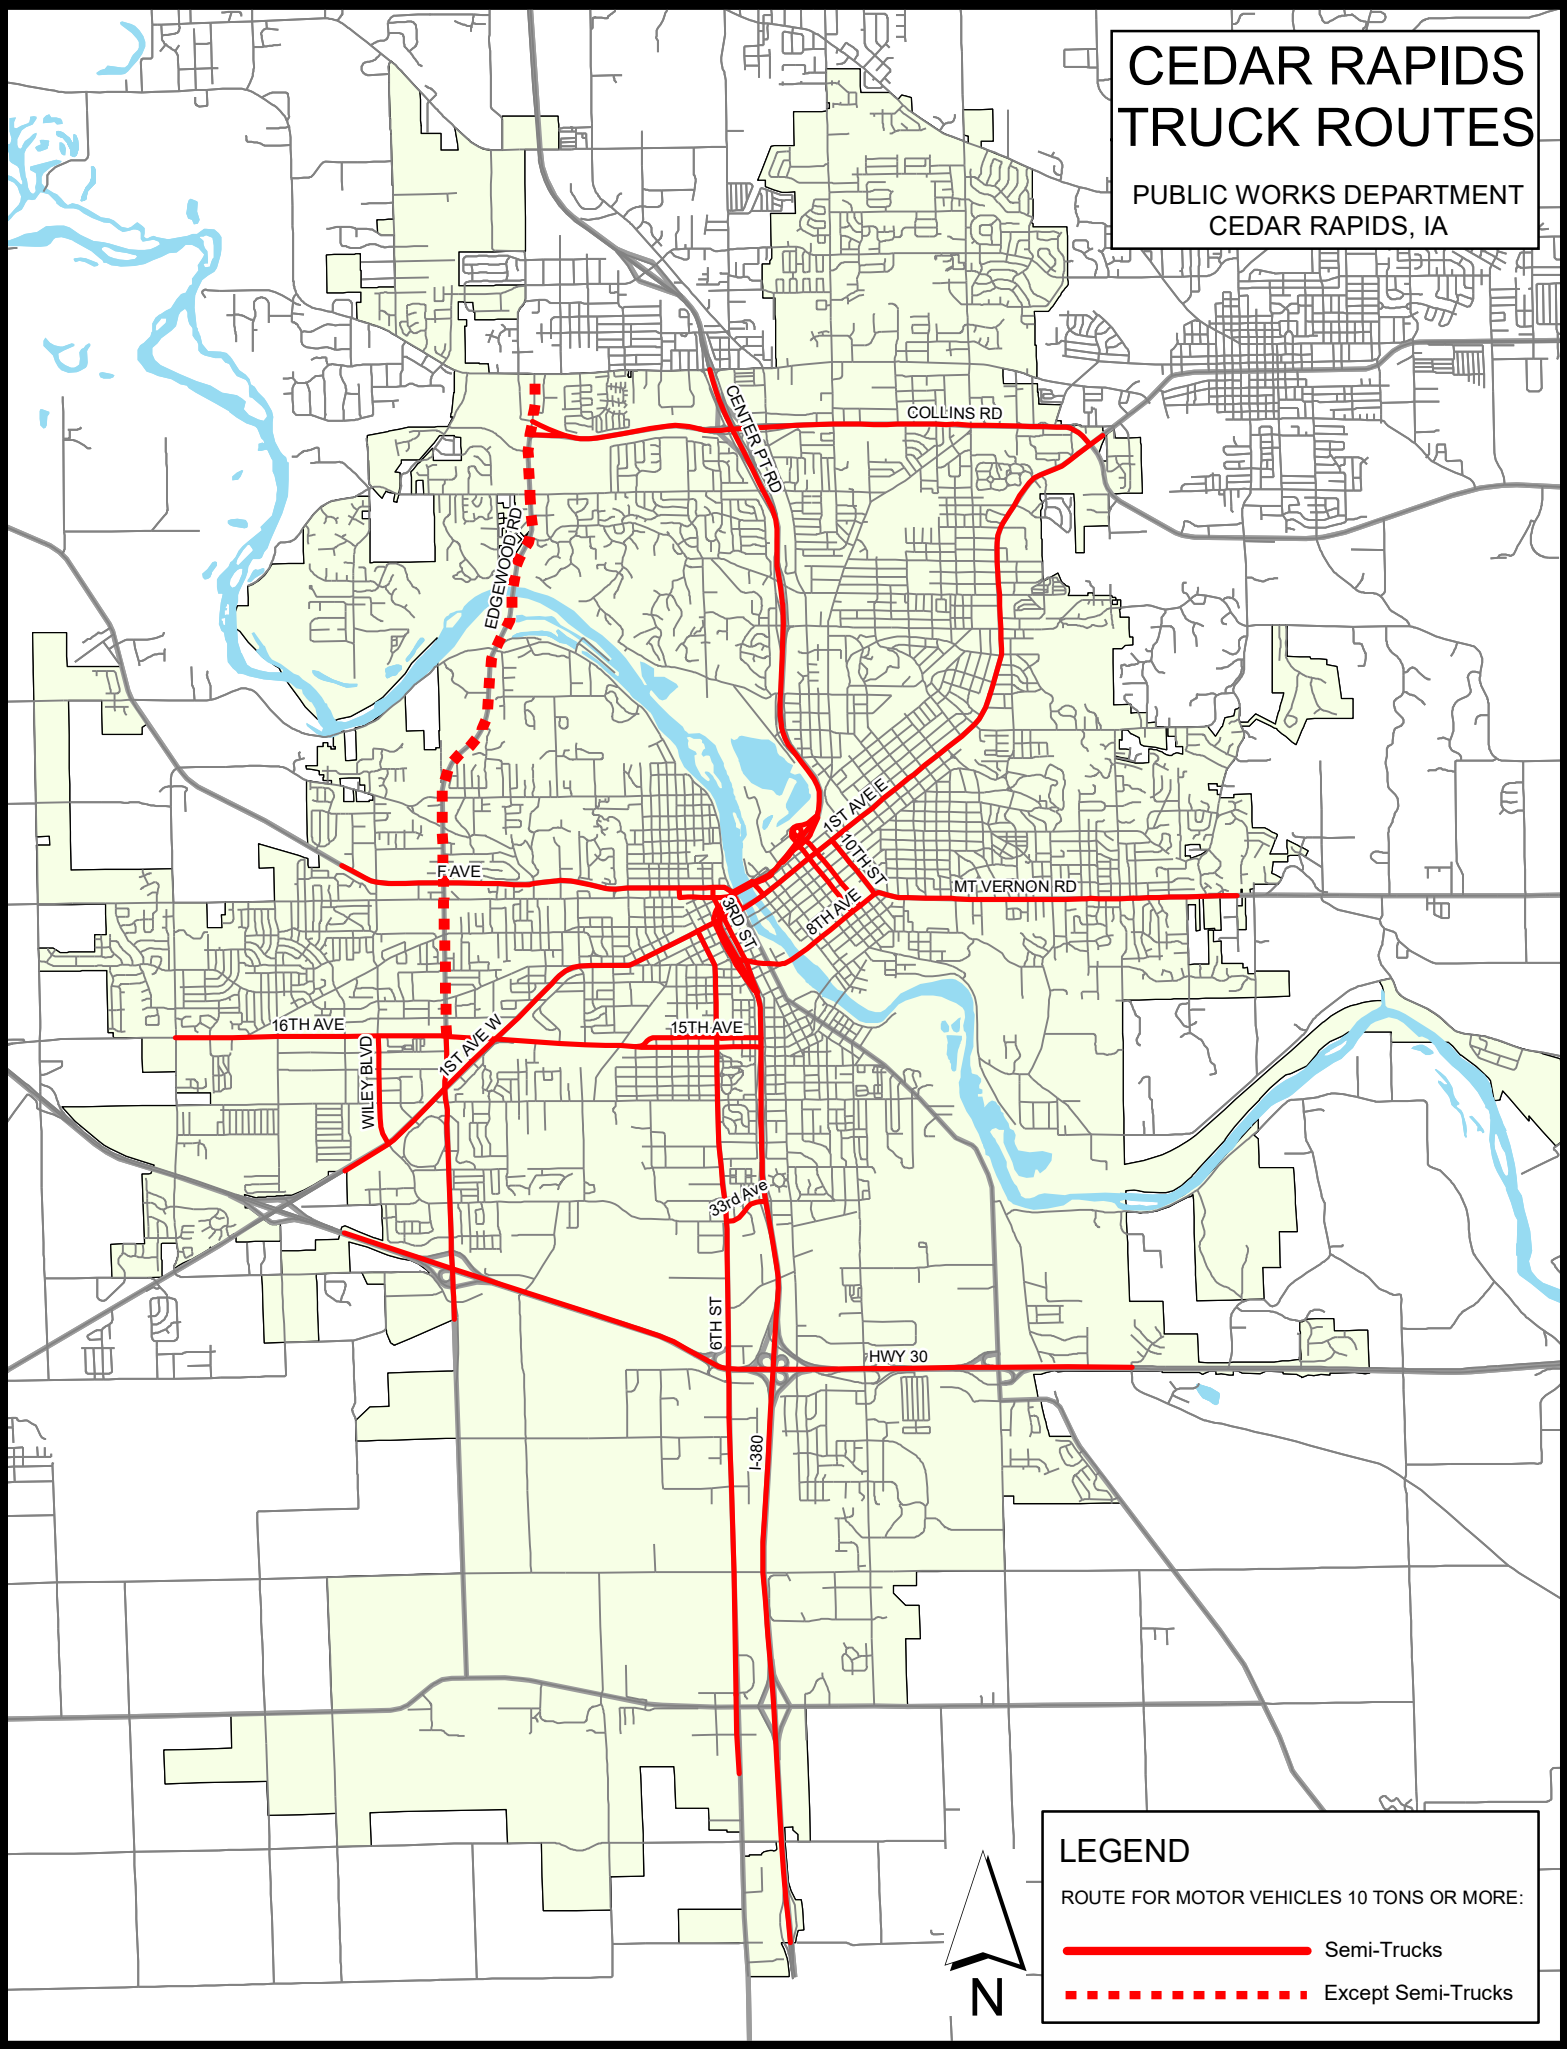

CEDAR RAPIDS TRUCK ROUTES

PUBLIC WORKS DEPARTMENT
CEDAR RAPIDS, IA

LEGEND

ROUTE FOR MOTOR VEHICLES 10 TONS OR MORE:

-  Semi-Trucks
-  Except Semi-Trucks