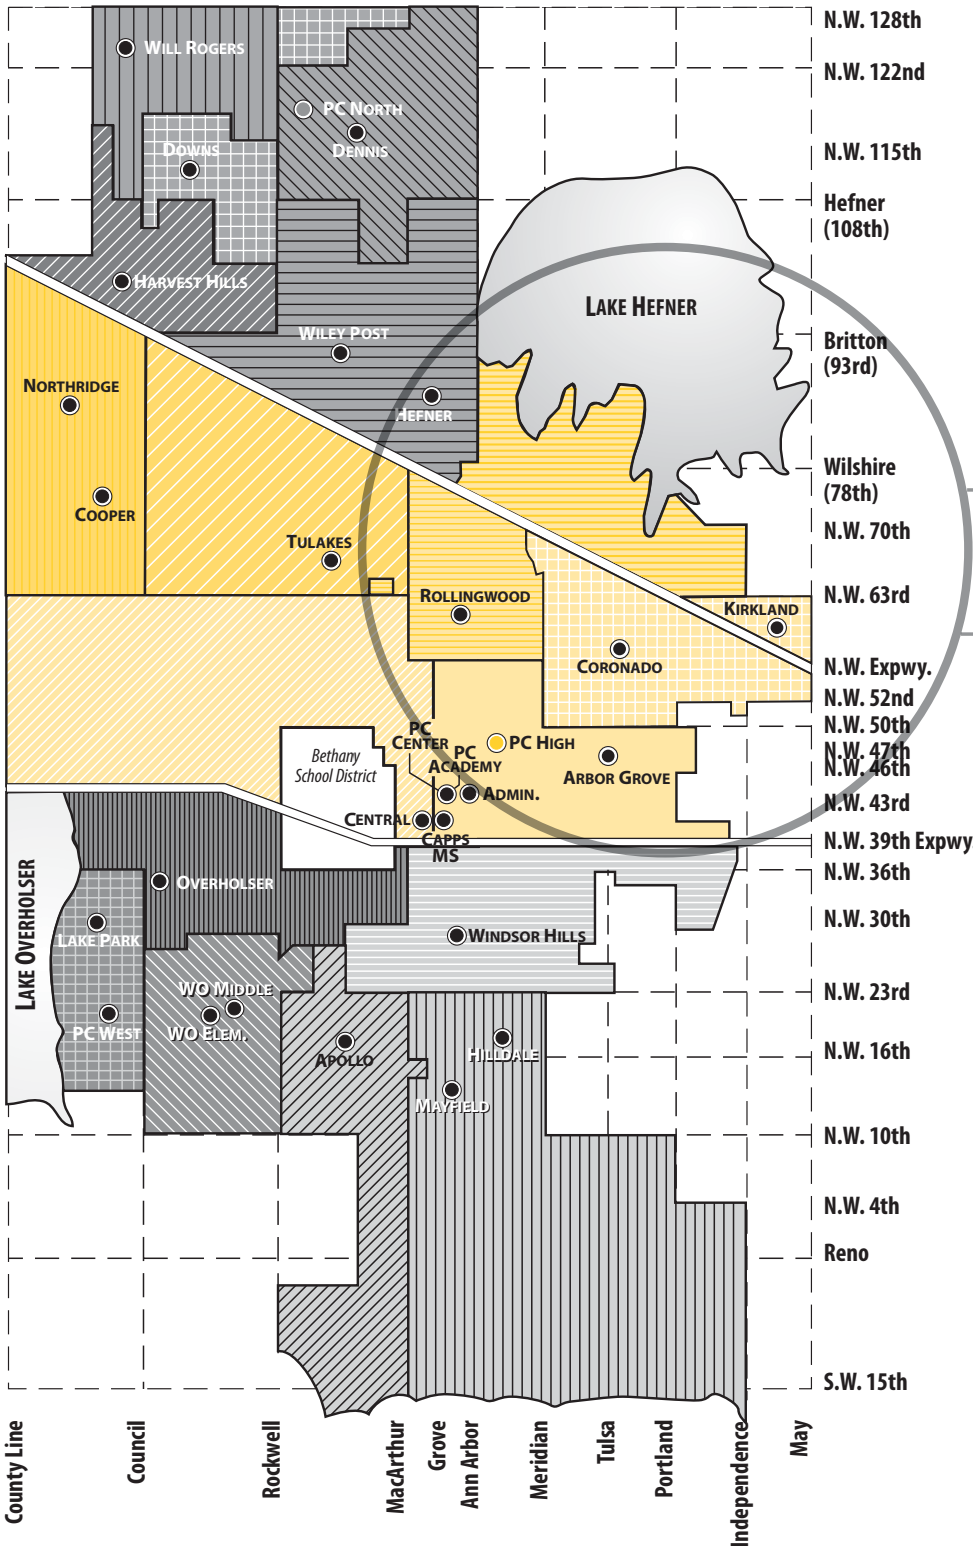

Putnam City Schools District Boundary Map

KIRKLAND PRE-K THROUGH GRADE 2 BOUNDARIES

KIRKLAND AREA GRADES 3-5 BOUNDARIES

FEEDER SCHOOLS

- **Putnam City High School**
 - Capps Middle School
 - Cooper Middle School
 - Arbor Grove Elementary
 - Tulakes Elementary
 - Central Elementary
 - Northridge Elementary
 - Coronado Heights Elementary
 - Rollingwood Elementary
 - Kirklund Elementary
- **Putnam City North High School**
 - Hefner Middle School
 - Dennis Elementary
 - Downs Elementary
 - Harvest Hills Elementary
 - Wiley Post Elementary
 - Will Rogers Elementary
- **Putnam City West High School**
 - Mayfield Middle School
 - Western Oaks Middle School
 - Apollo Elementary
 - Lake Park Elementary
 - Hilldale Elementary
 - Overholser Elementary
 - Windsor Hills Elementary
 - Western Oaks Elementary