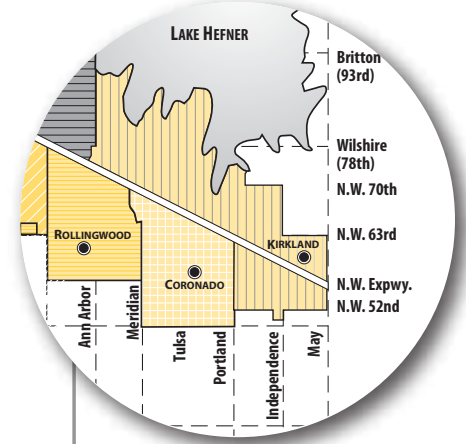

Putnam City Schools District Boundary Map

KIRKLAND PRE-K THROUGH GRADE 2 BOUNDARIES

KIRKLAND AREA GRADES 3-5 BOUNDARIES

FEEDER SCHOOLS

- **Putnam City High School**
 - Capps Middle School
 - Cooper Middle School
 - Arbor Grove Elementary
 - Tulakes Elementary
 - Central Elementary
 - Northridge Elementary
 - Coronado Heights Elementary
 - Rollingwood Elementary
 - Kirklund Elementary
- **Putnam City North High School**
 - Hefner Middle School
 - Dennis Elementary
 - Downs Elementary
 - Harvest Hills Elementary
 - Wiley Post Elementary
 - Will Rogers Elementary
- **Putnam City West High School**
 - Mayfield Middle School
 - Western Oaks Middle School
 - Apollo Elementary
 - Lake Park Elementary
 - Hilldale Elementary
 - Overholser Elementary
 - Windsor Hills Elementary
 - Western Oaks Elementary