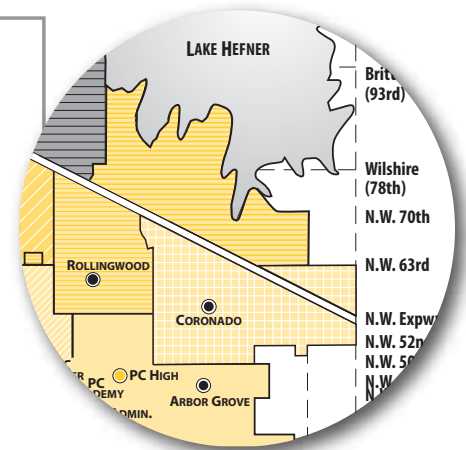

Putnam City Schools District Boundary Map

KIRKLAND PRE-K THROUGH GRADE 2 BOUNDARIES

KIRKLAND AREA GRADES 3-5 BOUNDARIES

FEEDER SCHOOLS

- **Putnam City High School**
 - Capps Middle School
 - Cooper Middle School
 - Arbor Grove Elementary
 - Tulakes Elementary
 - Central Elementary
 - Northridge Elementary
 - Coronado Heights Elementary
 - Rollingwood Elementary
 - Kirklund Elementary
- **Putnam City North High School**
 - Hefner Middle School
 - Dennis Elementary
 - Downs Elementary
 - Harvest Hills Elementary
 - Wiley Post Elementary
 - Will Rogers Elementary
- **Putnam City West High School**
 - Mayfield Middle School
 - Western Oaks Middle School
 - Apollo Elementary
 - Lake Park Elementary
 - Hilldale Elementary
 - Overholser Elementary
 - Windsor Hills Elementary
 - Western Oaks Elementary